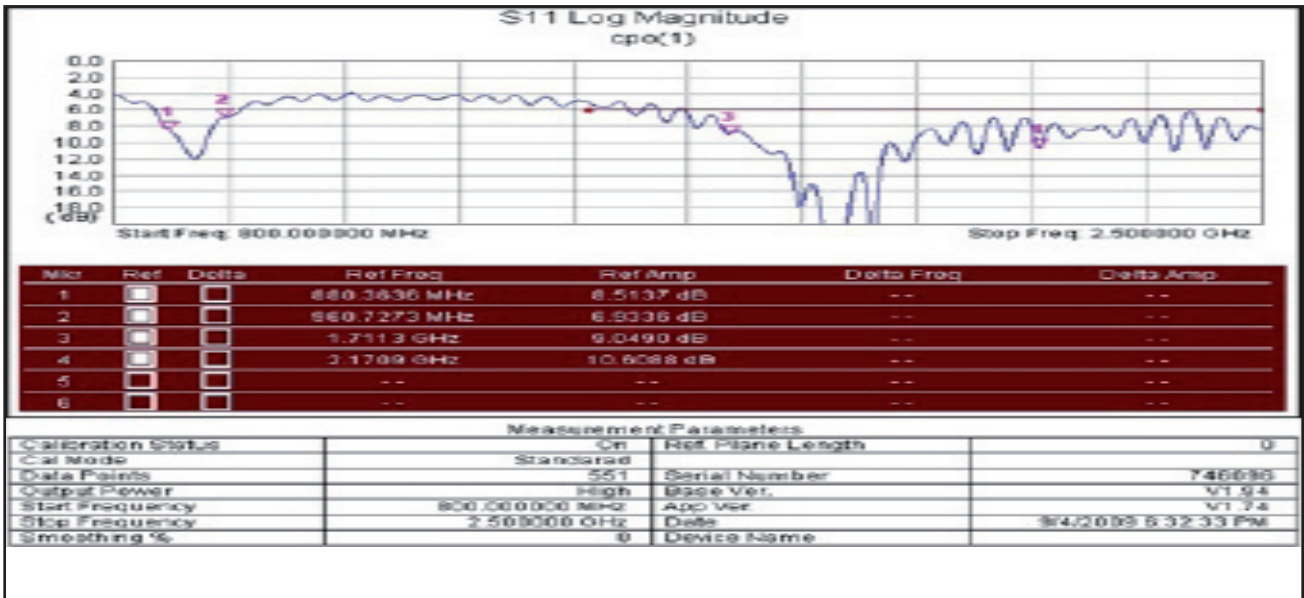

NUC-CPO

GSM/3G Low Profile Puck Antenna

Features

- Low Profile Puck Antenna
- Supports GSM/3G frequencies
- Fully Waterproof when mounted
- Groundplane Independent

Specifications

Radiating element	1/2 wave Element
Frequency range	870-960/1710-2170 MHz
Peak gain	2-3 dBi
Polarisation	Linear
VSWR	<2.5:1
Power rating	10W
Cable / Connector	SMA-Male
Dimensions	102 x 33.5mm (dxh)

Ordering Options

NUC-CPO-1M	NUC-CPO with 1M RG-174 and SMA-Male
NUC-CPO-2M	NUC-CPO with 2M RG-174 and SMA-Male

Specifications subject to change without notice.

Nucleus Networks Limited
Horizon
Honey Lane
Hurley SL6 6RJ

Tel: +44 (0)20 8819 8550
Fax: +44 (0) 845 868 3625
Email: shop@nucleusnetworks.co.uk
Web: www.nucleusnetworks.co.uk

NUC-CPO | GSM/3G Low Profile Puck Antenna

Return Loss

Outline Drawing

Specifications subject to change without notice.