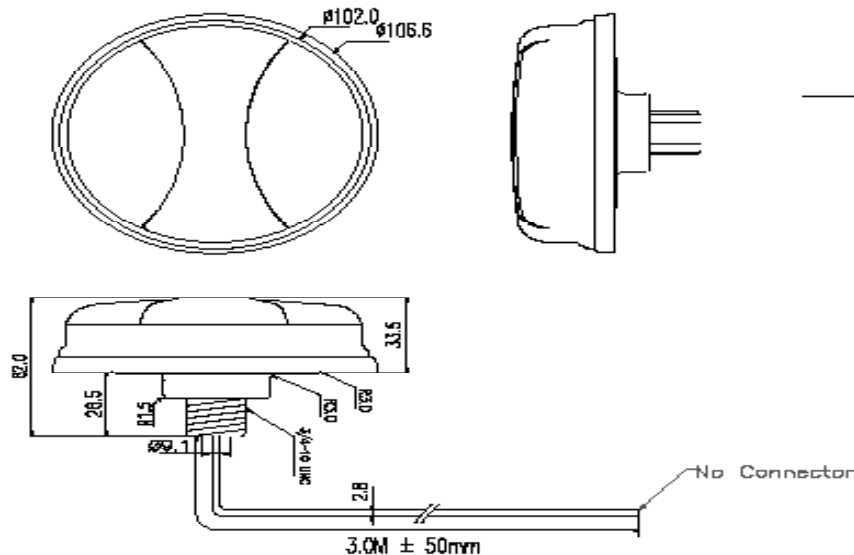

NUC-CPO

GSM/3G Low Profile Puck Antenna

Features

- Low Profile Puck Antenna
- Supports GSM/3G frequencies
- Fully Waterproof when mounted
- Groundplane Independent

Specifications

Radiating element	1/2 wave Element
Frequency range	870-960/1710-2170 MHz
Peak gain	2-3 dBi
Polarisation	Linear
VSWR	<2.5:1
Power rating	10W
Cable / Connector	SMA-Male
Dimensions	102 x 33.5mm (dxh)

Ordering Options

NUC-CPO-1M	NUC-CPO with 1M RG-174 and SMA-Male
NUC-CPO-2M	NUC-CPO with 2M RG-174 and SMA-Male

Specifications subject to change without notice.

Nucleus Networks Limited
Horizon
Honey Lane
Hurley SL6 6RJ

Tel: +44 (0)20 8819 8550
Fax: +44 (0) 845 868 3625
Email: shop@nucleusnetworks.co.uk
Web: www.nucleusnetworks.co.uk

NUC-CPO | GSM/3G Low Profile Puck Antenna

Return Loss

Outline Drawing

Specifications subject to change without notice.